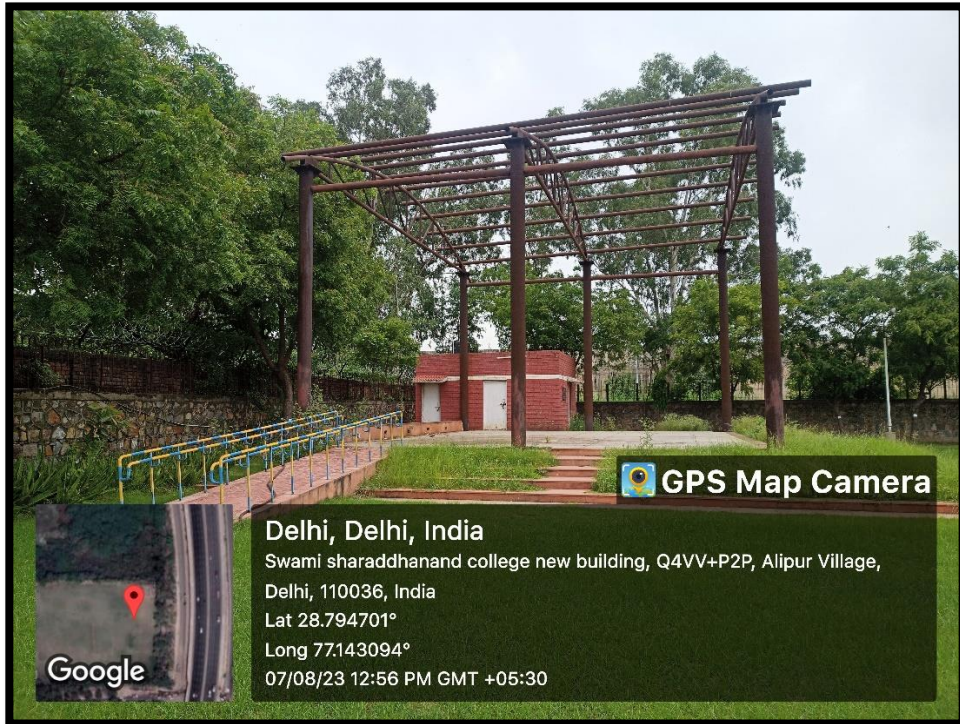

Cultural Activities Facilities

Amphitheatre

Bhartendu Rang Mandap

Green Room

Music Room

Open Lawn

Western Dance Society (Metanoia) Practice Area

Rivayat Society Practice Area

Lensation Society Area

Cafeteria Lawn